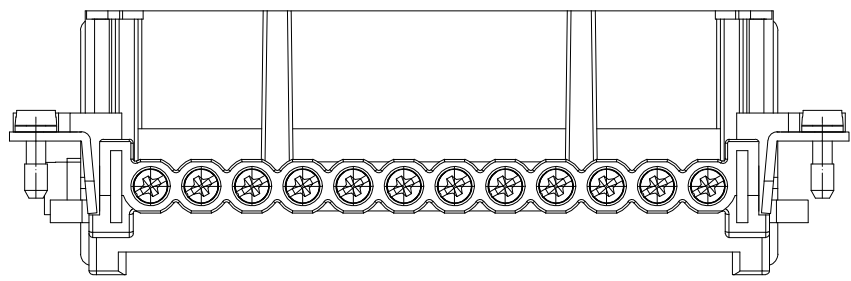

Diritti riservati All rights reserved

dimensions in mm
Date 29/04/13
Sign. T.Tedeschi

CNEF 24 RY
female insert, screw, 24P 16A 500V - 180° C

Scale
1:1