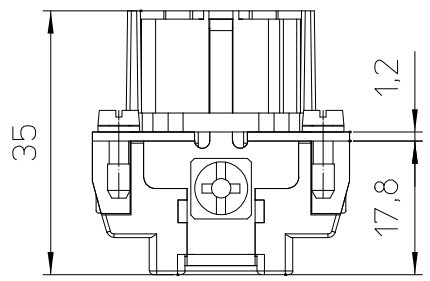

Diritti riservati All rights reserved

dimensions in mm
Date 29/04/13
Sign. T.Tedeschi

CNEF 24 RY
female insert, screw, 24P 16A 500V - 180° C

Scale
1:1