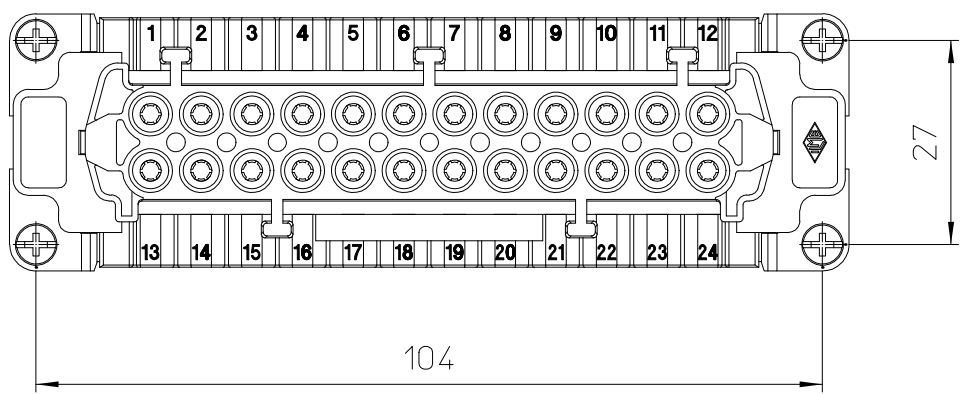

Diritti riservati All rights reserved

dimensions in mm
Date 29/04/13
Sign. T.Tedeschi

CNEF 24 RY
female insert, screw, 24P 16A 500V - 180° C

Scale
1:1