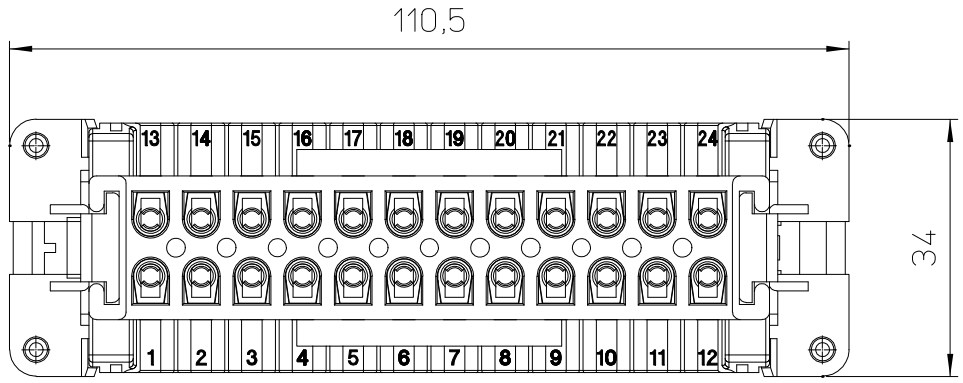

Diritti riservati All rights reserved

dimensions in mm
Date 29/04/13
Sign. T.Tedeschi

CNEF 24 RY
female insert, screw, 24P 16A 500V - 180° C

Scale
1:1